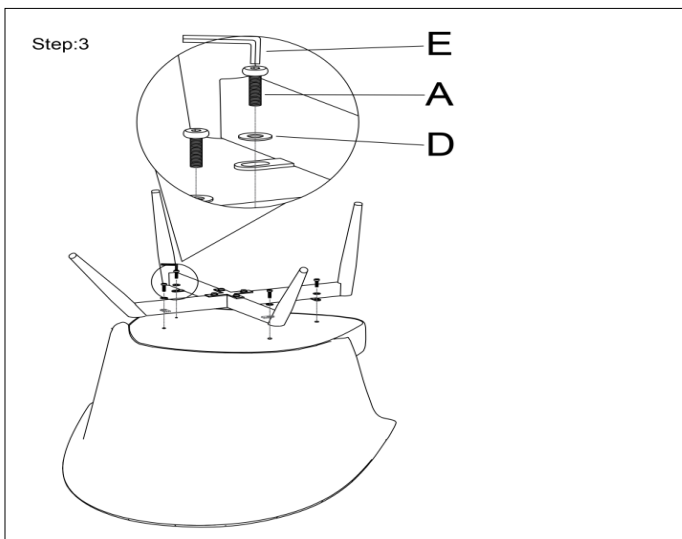

ASSEMBLY INSTRUCTIONS

Please read the instructions carefully for correct and safe assembly.

Lounge Chair Georgia
Soft Beige

Name product
Article number

1001594

A		M6*16mm	x4
B		M6*20mm	x4
C			x1
D			x8

**Thank you for
purchasing this
Dutchbone product.**