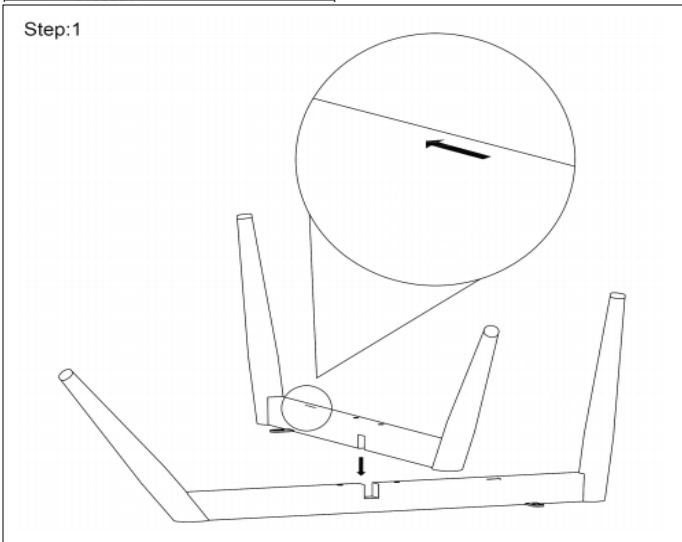

ASSEMBLY INSTRUCTIONS

Please read the instructions carefully for correct and safe assembly.

Lounge Chair Georgia
Soft Beige

Name product
Article number

1001594

A		M6*16mm	x4
B		M6*20mm	x4
C			x1
D			x8

Step:1