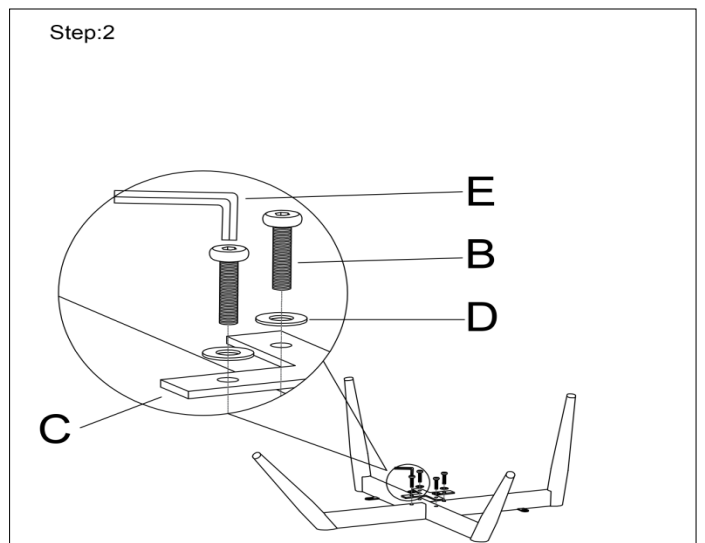

Finish

Step:2