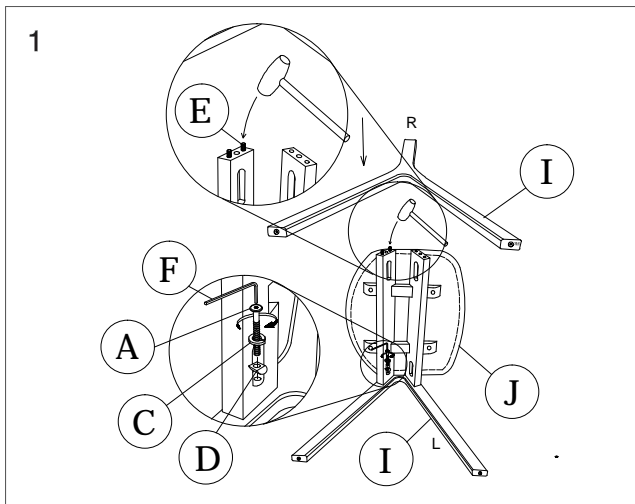

ASSEMBLY INSTRUCTIONS

Please read the instructions carefully for correct and safe assembly.

Name product CHAIR BRESSO BEIGE
Article number 1001641

**Thank you for
purchasing this
Dutchbone product.**