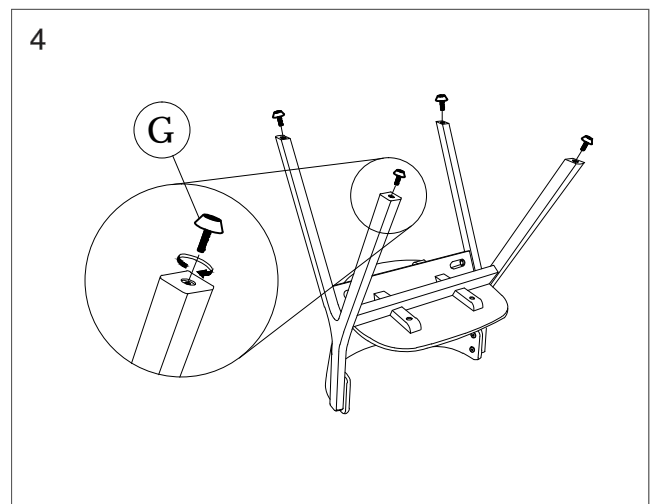

ASSEMBLY INSTRUCTIONS

Please read the instructions carefully for correct and safe assembly.

Name product CHAIR BRESSO BEIGE
Article number 1001641

1 HARDWARE

A. 
M6X45
X 4

B. 
M6X30
X 4

C. 
5/16"
X 4

D. 
X4

E. 
M10X30
X 8

F. 
M4
X 1

G. 
M6 x 16
X 4

2 COMPONENTS

H. 
X 1

I. 
L R
X 2

J. 
X 1

**Thank you for
purchasing this
Dutchbone product.**

ASSEMBLY INSTRUCTIONS

Please read the instructions carefully for correct and safe assembly.

Name product CHAIR BRESSO BEIGE
Article number 1001641

**Thank you for
purchasing this
Dutchbone product.**

DUTCH BONE