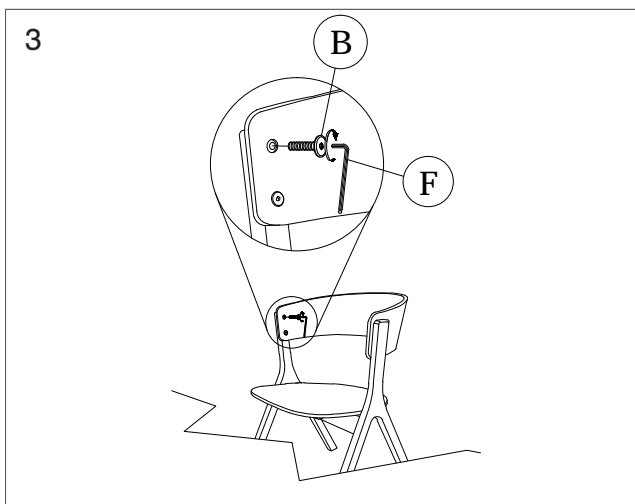

ASSEMBLY INSTRUCTIONS

Please read the instructions carefully for correct and safe assembly.

Name product CHAIR BRESSO BEIGE
Article number 1001641

**Thank you for
purchasing this
Dutchbone product.**