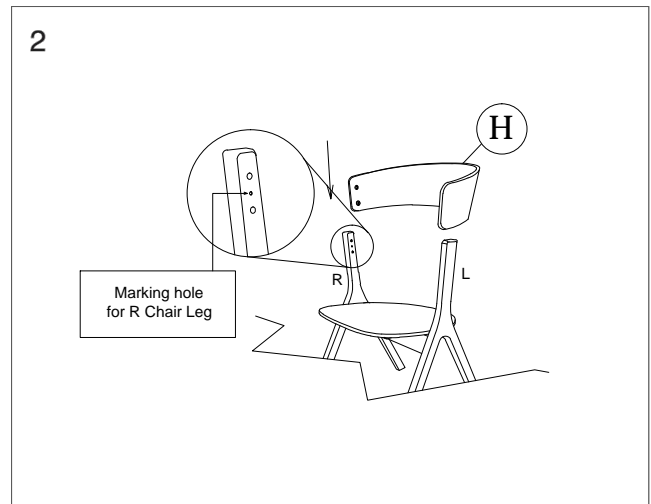

ASSEMBLY INSTRUCTIONS

Please read the instructions carefully for correct and safe assembly.

Name product CHAIR BRESSO BEIGE
Article number 1001641

**Thank you for
purchasing this
Dutchbone product.**