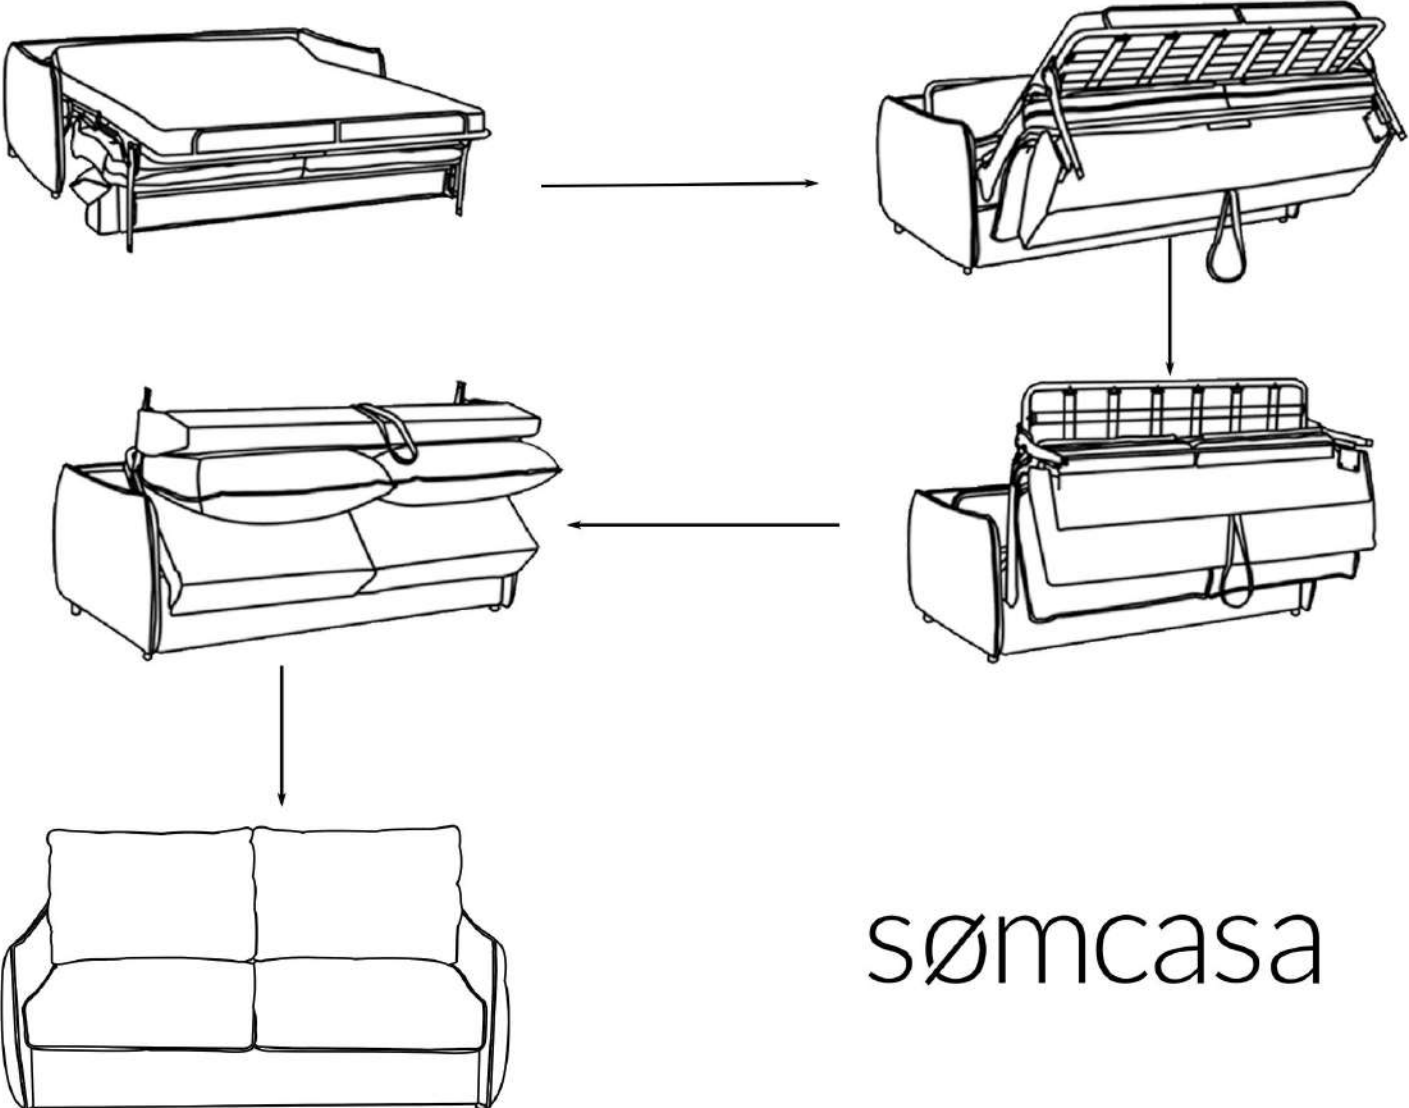

Assembly Instruction

sømcasa

KEIKO

Step 1: Assemble the legs

Open the carton from bottom, take out the legs from the mechanism, assemble as below instruction:

Step 2: Assemble the backrest

Tighten the screws as below instruction:

Step 3: Open the sofa bed

Step 4: Close the sofa bed

sømcasa