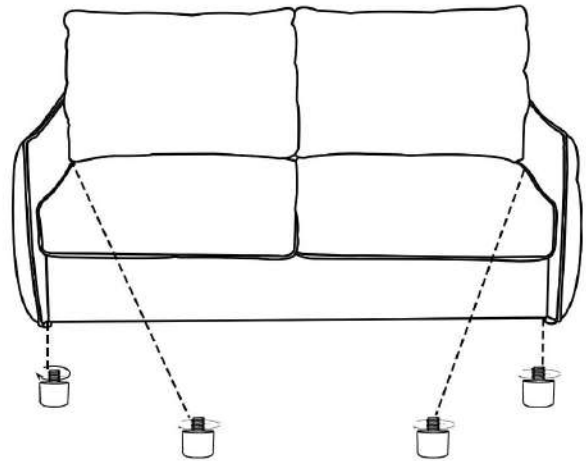

Assembly Instruction

sømcasa

KEIKO

Step 1: Assemble the legs

Open the carton from bottom, take out the legs from the mechanism, assemble as below instruction:

Step 2: Assemble the backrest

Tighten the screws as below instruction:

Step 3: Open the sofa bed

Step 4: Close the sofa bed

sømcasa