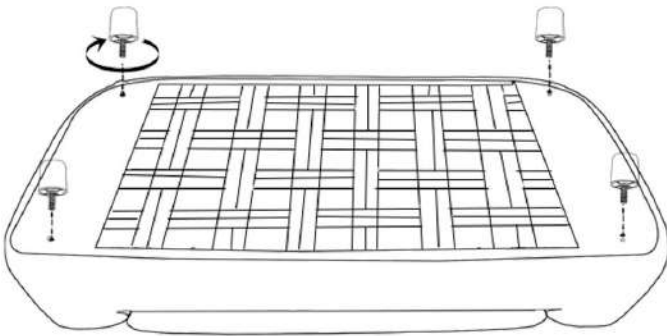

Assembly Instruction

sømcasa

KEIKO

Step 1: Assemble the legs

Open the carton from bottom, take out the legs from the mechanism, assemble as below instruction:

Step 2: Assemble the backrest

Tighten the screws as below instruction:

Step 3: Open the sofa bed

Step 4: Close the sofa bed

sømcasa