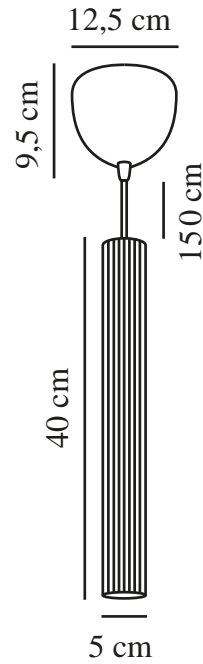

# VICO | PENDANT | BLACK

2412103003

nordlux®

Voltage (V): 220-240 Volt  
IP degree: IP20  
Maximum bulb wattage (W): 5  
Class (Class 1, Class 2, Class 3):  
Class 2 (Double isolated)  
Socket type: GU10  
Parallel connection: False

Primary material: Metal  
Secondary material: Plastic  
Colour of the cable: Black  
Length of the cable (cm): 150  
Surface material of the cable:  
Textile  
Is the cable replaceable: False  
Colour: Black

Height (cm) : 40  
Width (cm): 5  
Shade Diameter (cm): 5  
Shade Height (cm): 40  
Lenght (cm): 5

EAN: 5704924018350  
TUN: 2378754  
Item Number: 2412103003  
Pcs Per Master Carton: 3

Sales Box Height (cm): 56  
Sales Box Width(cm): 14  
Sales Box Depth (cm): 14  
Sales Box Volume m<sup>3</sup> : 0.011  
Product net weight (kg): 0.607

- Scandinavian minimalism • Slimline design
- Easily adjustable cable length

The Vico series embodies Scandinavian elegance through its minimalist, streamlined design. The fluted surface adds a subtle but interesting effect. Vico emits a downward-facing light and can be used in a row, in a cluster or alone to emphasise certain elements in your interior.