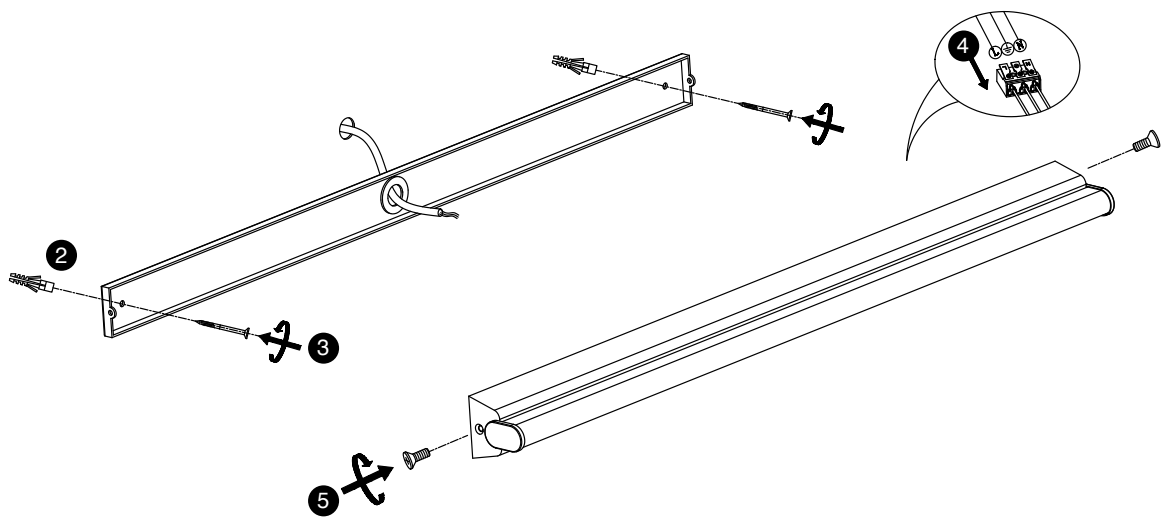

NOVA LUCE

9002054

1. Turn off general switch
2. Drill holes & apply plastic anchors
3. Apply Screws
4. Connect the wires
5. Apply side screws
6. Turn on General switch