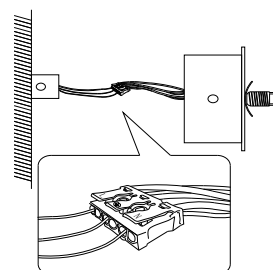

NOVA LUCE

9002106 9002107

1

Turn off the general switch

2

Drill holes & apply plastic anchors
With screws

3

Connect the wires

4

Apply the side screws

5

Apply the glass

6

Turn on the general switch

Press: ON/OFF