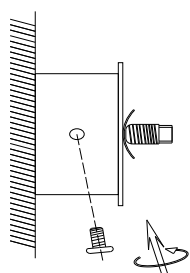

NOVA LUCE

9002106 9002107

1

Turn off the general switch

2

Drill holes & apply plastic anchors
With screws

3

Connect the wires

4

Apply the side screws

5

Apply the glass

6

Turn on the general switch

Press: ON/OFF