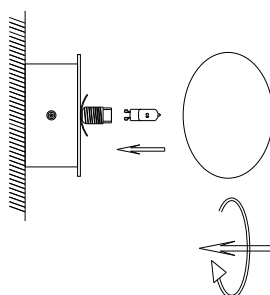

NOVA LUCE

9002106 9002107

1

Turn off the general switch

2

Drill holes & apply plastic anchors
With screws

3

Connect the wires

4

Apply the side screws

5

Apply the glass

6

Turn on the general switch

Press: ON/OFF