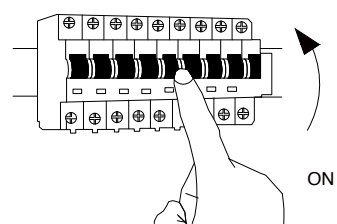

NOVA LUCE

9002106 9002107

1

Turn off the general switch

2

Drill holes & apply plastic anchors
With screws

3

Connect the wires

4

Apply the side screws

5

Apply the glass

6

Turn on the general switch

Press: ON/OFF