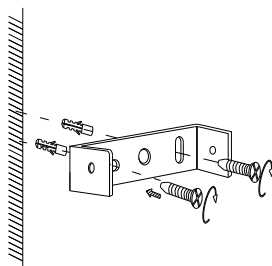

NOVA LUCE

9002106 9002107

1

Turn off the general switch

2

Drill holes & apply plastic anchors
With screws

3

Connect the wires

4

Apply the side screws

5

Apply the glass

6

Turn on the general switch

Press: ON/OFF