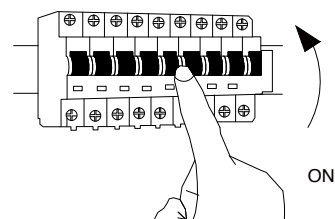

NOVA LUCE

9002680

1

Turn off the general switch

2

Drill holes & apply plastic anchors
With screws

3

Connect the wires

4

Apply the side screws

5

Apply the bulb

6

Turn on the general switch