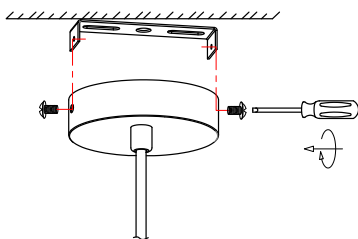

NOVA LUCE

9002680

1

Turn off the general switch

2

Drill holes & apply plastic anchors
With screws

3

Connect the wires

4

Apply the side screws

5

Apply the bulb

6

Turn on the general switch