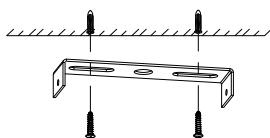

NOVA LUCE

9002680

1

Turn off the general switch

2

Drill holes & apply plastic anchors
With screws

3

Connect the wires

4

Apply the side screws

5

Apply the bulb

6

Turn on the general switch