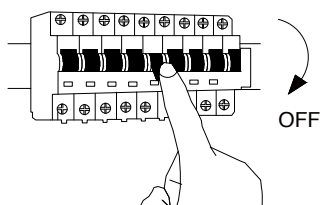

NOVA LUCE

9002680

1

Turn off the general switch

2

Drill holes & apply plastic anchors
With screws

3

Connect the wires

4

Apply the side screws

5

Apply the bulb

6

Turn on the general switch