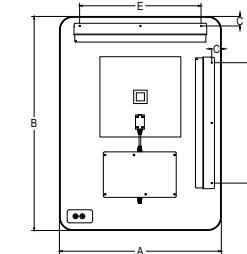

NOVA LUCE

9006117

1

Turn off the general switch

2

Item No.	A	B	C	D	E
9006117	600	800	35	450	450

Select hanging direction

3

Drill holes and apply screws

4

Connect the wires

5

Put it in place

6

Plug It Into Socket

LED ON/OFF Demister ON/OFF