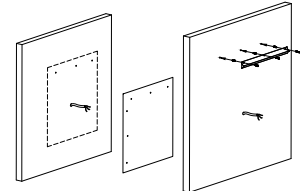

NOVA LUCE

9006117

1

Turn off the general switch

2

Item No.	A	B	C	D	E
9006117	600	800	35	450	450

Select hanging direction

3

Drill holes and apply screws

4

Connect the wires

5

Put it in place

6

Plug It Into Socket

LED ON/OFF Demister ON/OFF