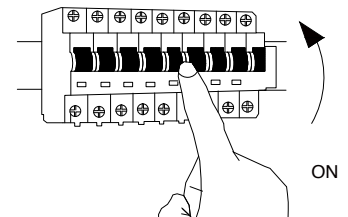

NOVA LUCE

9006117

1

Turn off the general switch

2

Item No.	A	B	C	D	E
9006117	600	800	35	450	450

Select hanging direction

3

Drill holes and apply screws

4

Connect the wires

5

Put it in place

6

Plug It Into Socket

LED ON/OFF Demister ON/OFF