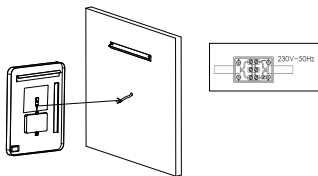

NOVA LUCE

9006117

1

Turn off the general switch

2

Item No.	A	B	C	D	E
9006117	600	800	35	450	450

Select hanging direction

3

Drill holes and apply screws

4

Connect the wires

5

Put it in place

6

Plug It Into Socket

LED ON/OFF Demister ON/OFF