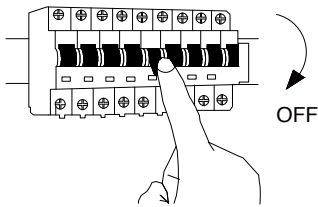

NOVA LUCE

9006117

1

Turn off the general switch

2

Item No.	A	B	C	D	E
9006117	600	800	35	450	450

Select hanging direction

3

Drill holes and apply screws

4

Connect the wires

5

Put it in place

6

Plug It Into Socket

LED ON/OFF Demister ON/OFF