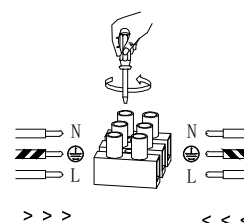

# NOVA LUCE

9009182

1

Turn off the general switch

2

Drill holes & apply plastic anchors  
With screws

3

Connect the wires

4

Apply the side screws

5

Instal glass shade

6

Turn on the general switch