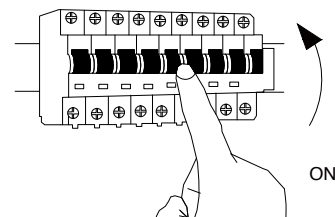

# NOVA LUCE

9009182

1

Turn off the general switch

2

Drill holes & apply plastic anchors  
With screws

3

Connect the wires

4

Apply the side screws

5

Instal glass shade

6

Turn on the general switch