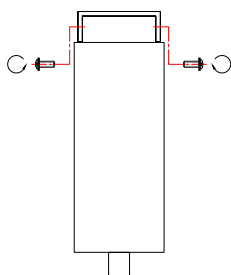

# NOVA LUCE

9009182

1

Turn off the general switch

2

Drill holes & apply plastic anchors  
With screws

3

Connect the wires

4

Apply the side screws

5

Instal glass shade

6

Turn on the general switch