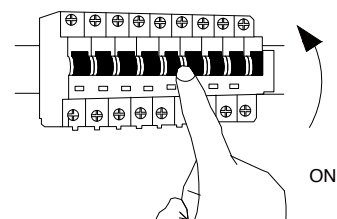

NOVA LUCE

9009183

1

Turn off the general switch

2

Drill holes & apply plastic anchors
With screws

3

Connect the wires

4

Apply the side screws

5

Instal glass shades

6

Turn on the general switch