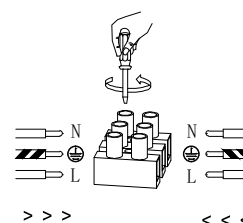

NOVA LUCE

9009183

1

Turn off the general switch

2

Drill holes & apply plastic anchors
With screws

3

Connect the wires

4

Apply the side screws

5

Instal glass shades

6

Turn on the general switch