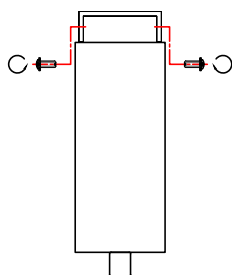

NOVA LUCE

9009183

1

Turn off the general switch

2

Drill holes & apply plastic anchors
With screws

3

Connect the wires

4

Apply the side screws

5

Instal glass shades

6

Turn on the general switch