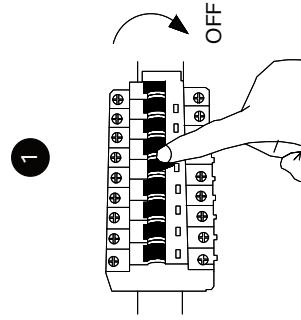

# NOVA LUCE

9080132

1

Turn off the general switch

6

Turn on the general switch

1. Turn off general switch
2. Use gloves
3. Drill holes apply plastic anchors with screws
4. Connect the wires
5. Put it in place & Apply side screws
6. Turn on the general switch