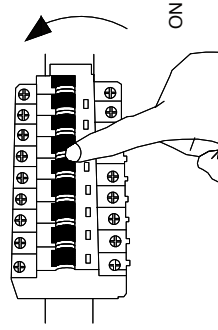

# NOVA LUCE

9080132

1

Turn off the general switch

6

Turn on the general switch

1. Turn off general switch
2. Use gloves
3. Drill holes apply plastic anchors with screws
4. Connect the wires
5. Put it in place & Apply side screws
6. Turn on the general switch