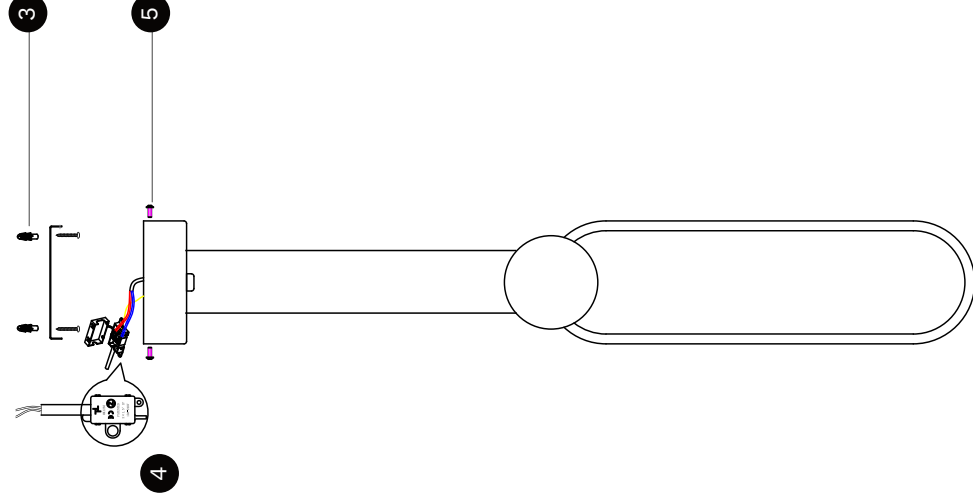

# NOVA LUCE

9080132

1

Turn off the general switch

6

Turn on the general switch

1. Turn off general switch
2. Use gloves
3. Drill holes apply plastic anchors with screws
4. Connect the wires
5. Put it in place & Apply side screws
6. Turn on the general switch