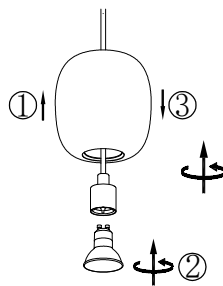

NOVA LUCE

9236226

1

Turn off the general switch

2

Drill holes & apply plastic anchors
With screws

3

Connect the wires

4

Apply the side screws

5

Apply the bulb

6

Turn on the general switch