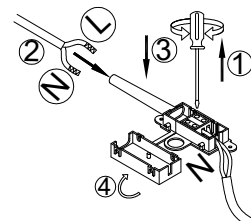

NOVA LUCE

9236226

1

Turn off the general switch

2

Drill holes & apply plastic anchors
With screws

3

Connect the wires

4

Apply the side screws

5

Apply the bulb

6

Turn on the general switch