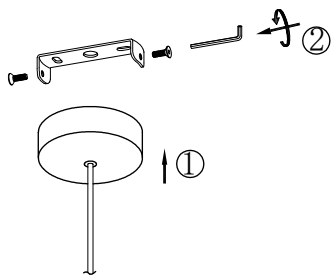

NOVA LUCE

9236226

1

Turn off the general switch

2

Drill holes & apply plastic anchors
With screws

3

Connect the wires

4

Apply the side screws

5

Apply the bulb

6

Turn on the general switch