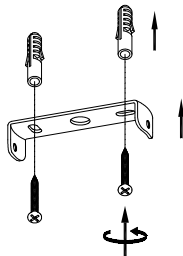

NOVA LUCE

9236226

1

Turn off the general switch

2

Drill holes & apply plastic anchors
With screws

3

Connect the wires

4

Apply the side screws

5

Apply the bulb

6

Turn on the general switch