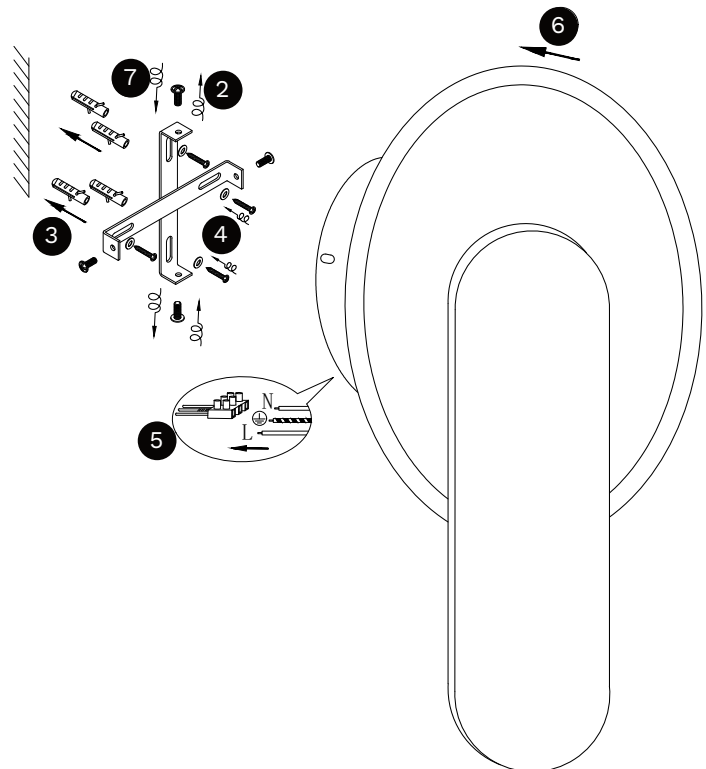

NOVA LUCE

9248140 9248141

Turn off the general switch

Turn on the general switch

1. Turn off general switch
2. Remove the side screws
3. Drill a holes, apply plastic anchors
4. Apply screws
5. Connect the wires
6. Apply the element in to place
7. Apply side screws
8. Turn on the general switch