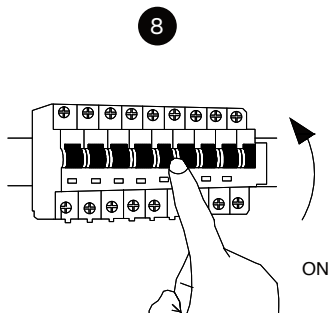

NOVA LUCE

9248140 9248141

Turn off the general switch

Turn on the general switch

1. Turn off general switch
2. Remove the side screws
3. Drill a holes, apply plastic anchors
4. Apply screws
5. Connect the wires
6. Apply the element in to place
7. Apply side screws
8. Turn on the general switch