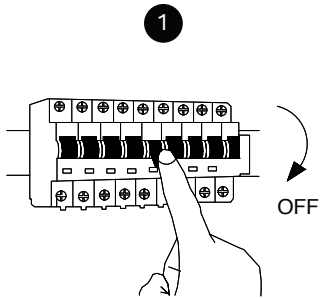

NOVA LUCE

9248140 9248141

Turn off the general switch

Turn on the general switch

1. Turn off general switch
2. Remove the side screws
3. Drill a holes, apply plastic anchors
4. Apply screws
5. Connect the wires
6. Apply the element in to place
7. Apply side screws
8. Turn on the general switch