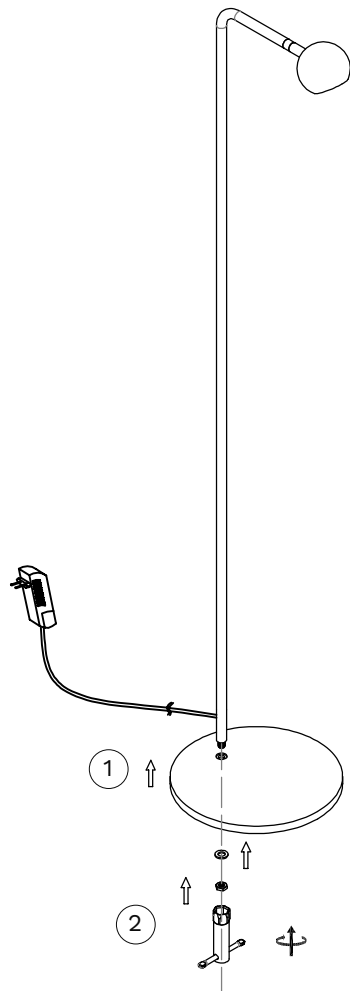

NOVA LUCE

9540297

1. Place the tube in place
2. Apply the bolts to tie up the tube on the base
3. Plug it in power to turn it on/ off