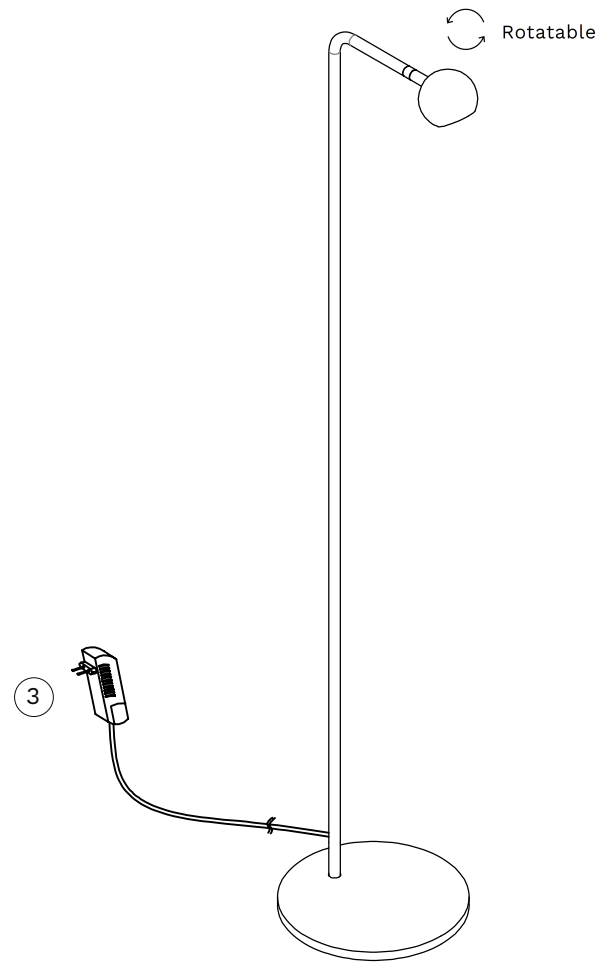

NOVA LUCE

9540297

1. Place the tube in place
2. Apply the bolts to tie up the tube on the base
3. Plug it in power to turn it on/ off