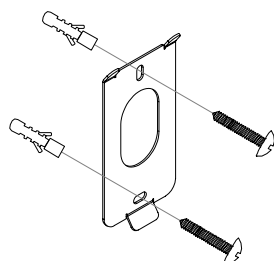

NOVA LUCE

9540346 9540347

1

Turn off the general switch

2

Drill holes & apply plastic anchors
With screws

3

Connect the wires

4

Apply the screw

5

Turn on the general switch