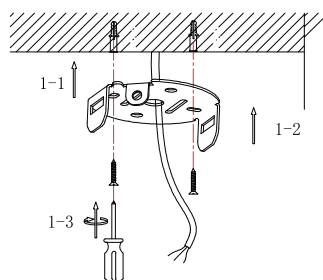

# NOVA LUCE

9695150 9695151  
9695152 9695153

1

Turn off the general switch

2

Drill holes & align the stand  
in place

3

Connect the wires and rotate the  
object to put in place