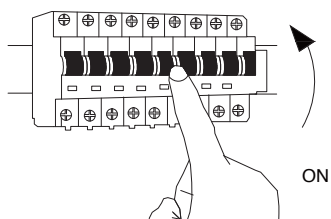

# NOVA LUCE

9695150 9695151  
9695152 9695153

1

Turn off the general switch

2

Drill holes & align the stand  
in place

3

Connect the wires and rotate the  
object to put in place

4

Turn on the general switch