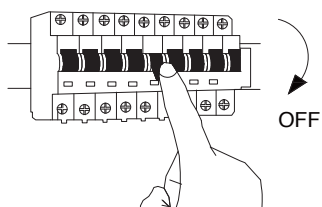

# NOVA LUCE

9695150 9695151  
9695152 9695153

1

Turn off the general switch

2

Drill holes & align the stand  
in place

3

Connect the wires and rotate the  
object to put in place

4

Turn on the general switch