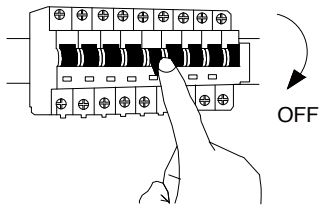

# NOVA LUCE

9704191 9704192

1

Turn off the general switch

2

Drill holes & apply plastic anchors

3

Apply screws

4

Connect wires

5

Apply the bulb

6

By rotating apply the glass

7

Turn on the general switch