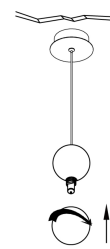

# NOVA LUCE

9704191 9704192

1

Turn off the general switch

2

Drill holes & apply plastic anchors

3

Apply screws

4

Connect wires

5

Apply the bulb

6

By rotating apply the glass

7

Turn on the general switch