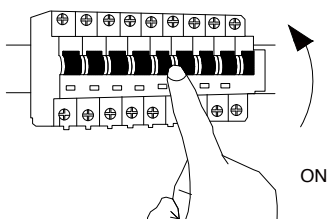

# NOVA LUCE

9704191 9704192

1

Turn off the general switch

2

Drill holes & apply plastic anchors

3

Apply screws

4

Connect wires

5

Apply the bulb

6

By rotating apply the glass

7

Turn on the general switch