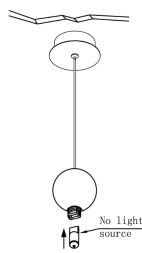

# NOVA LUCE

9704191 9704192

1

Turn off the general switch

2

Drill holes & apply plastic anchors

3

Apply screws

4

Connect wires

5

Apply the bulb

6

By rotating apply the glass

7

Turn on the general switch