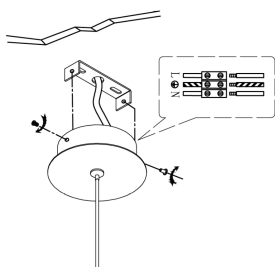

# NOVA LUCE

9704191 9704192

1

Turn off the general switch

2

Drill holes & apply plastic anchors

3

Apply screws

4

Connect wires

5

Apply the bulb

6

By rotating apply the glass

7

Turn on the general switch