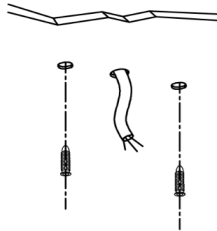

# NOVA LUCE

9704191 9704192

1

Turn off the general switch

2

Drill holes & apply plastic anchors

3

Apply screws

4

Connect wires

5

Apply the bulb

6

By rotating apply the glass

7

Turn on the general switch