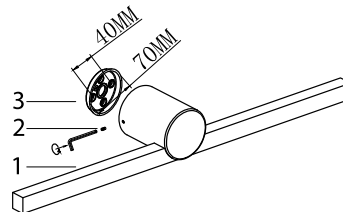

NOVA LUCE

9923420 9923421
9923422

1

Turn off the general switch

2

Untight the product

3

Drill holes apply plastic anchors
With screws