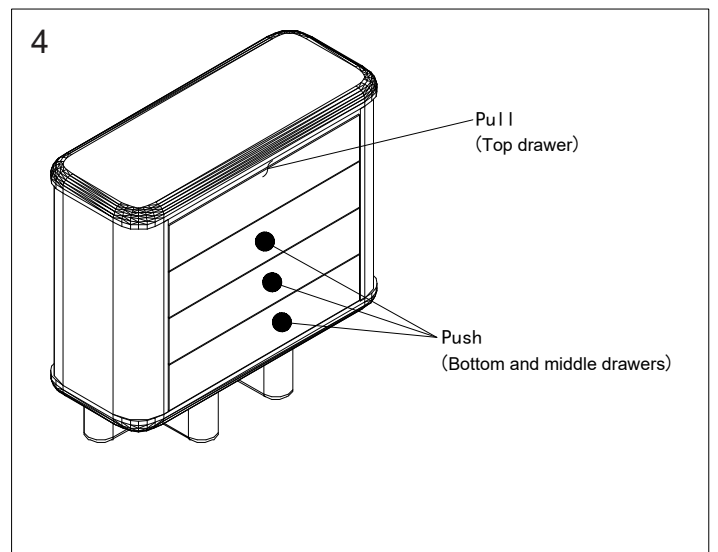

DUTCH BONE

ASSEMBLY INSTRUCTIONS

Please read the instructions carefully for correct and safe assembly.

Name product 1001395 Cabinet Herman
Article number 1001305 Cabinet Herman ctn 1
Article number 1001394 Cabinet Herman ctn 2

**Thank you for
purchasing this
Dutchbone product.**

DUTCH BONE

ASSEMBLY INSTRUCTIONS

Please read the instructions carefully for correct and safe assembly.

Name product	1001395 Cabinet Herman
Article number	1001305 Cabinet Herman ctn 1
	1001394 Cabinet Herman ctn 2