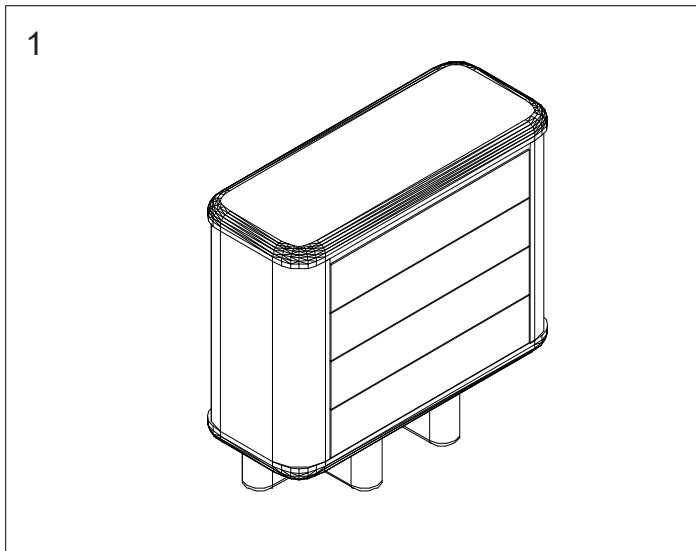

DUTCH BONE

ASSEMBLY INSTRUCTIONS

Please read the instructions carefully for correct and safe assembly.

Name product 1001395 Cabinet Herman
Article number 1001305 Cabinet Herman ctn 1
Article number 1001394 Cabinet Herman ctn 2

**Thank you for
purchasing this
Dutchbone product.**

DUTCH BONE

ASSEMBLY INSTRUCTIONS

Please read the instructions carefully for correct and safe assembly.

Name product	1001395 Cabinet Herman
Article number	1001305 Cabinet Herman ctn 1
	1001394 Cabinet Herman ctn 2