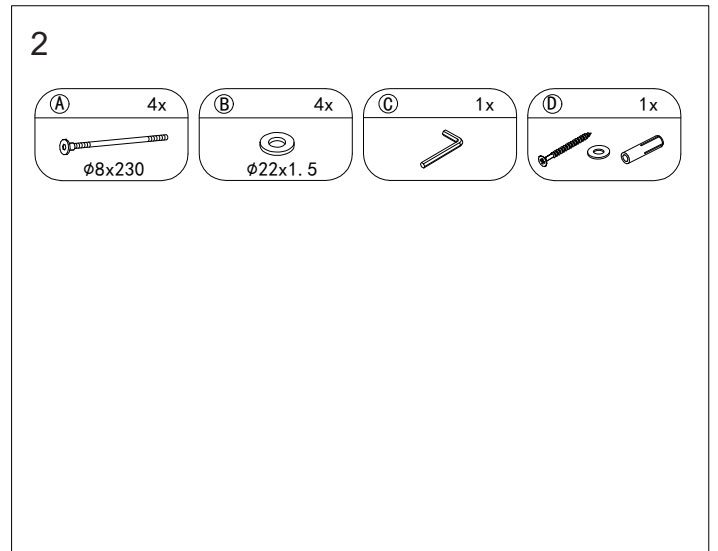

DUTCH BONE

ASSEMBLY INSTRUCTIONS

Please read the instructions carefully for correct and safe assembly.

Name product 1001395 Cabinet Herman
Article number 1001305 Cabinet Herman ctn 1
Article number 1001394 Cabinet Herman ctn 2