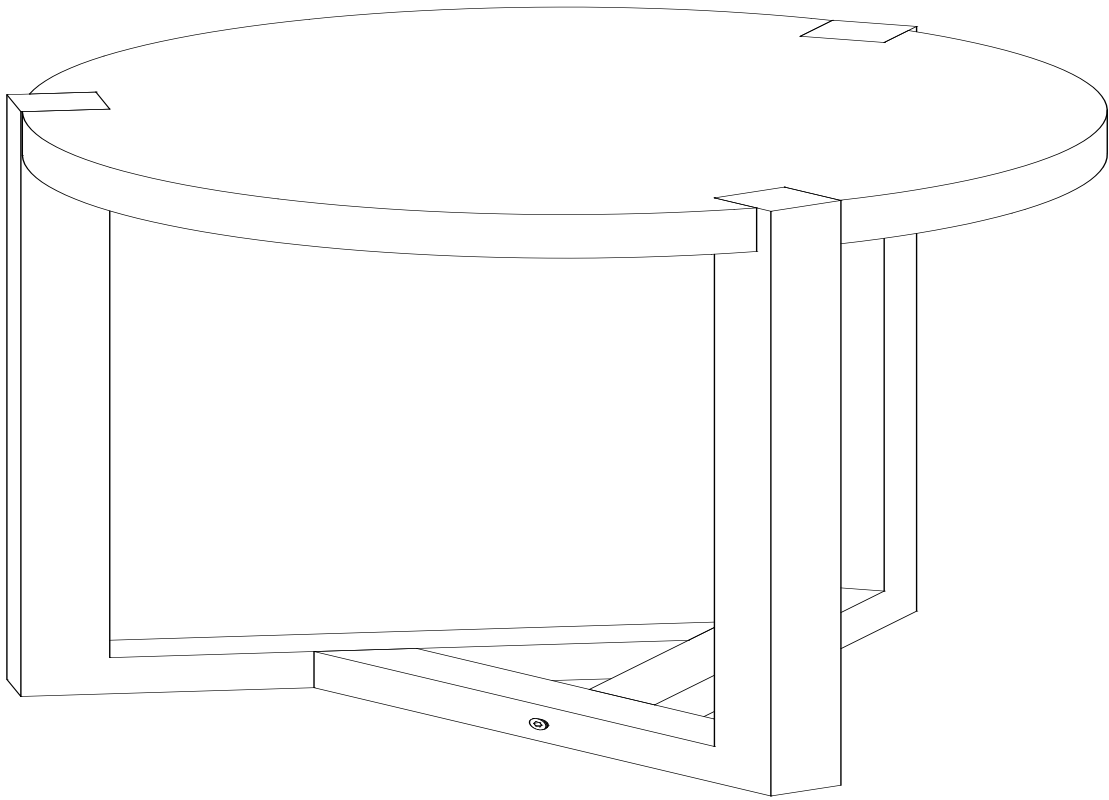

Assembly Instruction

Brentwood Coffee Table

400 x 400 x 550 (W x L x H, mm)

Batch code:

Dear Customer

Congratulations on your new purchase. Follow this advice and get the best result when assembling the product.