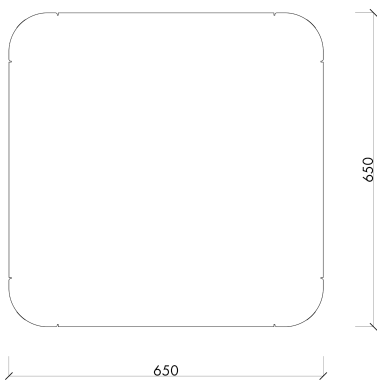

Fli Outdoor Coffee Table

Regular Collection

MOQ: 1

Forest Green FUR1371

Piazza Beige FUR1372

Care Guide

3D Models

Product Page

Description:

Introducing the Fli Coffee Table in a new version, now suitable for outdoor use. Its softly rounded edges and minimalist silhouette, available in two earth tones, complement modern balconies and gardens effortlessly. Thanks to its robust steel construction, Fli is rust-resistant and easy to clean, perfectly harmonizing with your outdoor scenery.

H: 38 cm, W: 65 cm, D: 65 cm

Total weight: 13 kg

Dimensions:

Materials:

Steel

Finish:

Galvanized powder coated steel

Production:

Made in Poland

Designed by:

Anna Pietkun, Damian Goliński, Zuzanna Telka, Kamila Wolska

Warranty:

2 years/5 years for contract

Additional information:

- Suitable for indoors and outdoors
- Versatile design
- 2 color versions