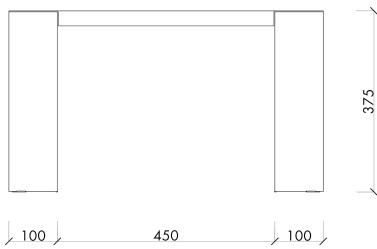

Fli Outdoor Coffee Table

Regular Collection

MOQ: 1

Forest Green FUR1371

Piazza Beige FUR1372

Care Guide

3D Models

Product Page

Description:

Introducing the Fli Coffee Table in a new version, now suitable for outdoor use. Its softly rounded edges and minimalist silhouette, available in two earth tones, complement modern balconies and gardens effortlessly. Thanks to its robust steel construction, Fli is rust-resistant and easy to clean, perfectly harmonizing with your outdoor scenery.

H: 38 cm, W: 65 cm, D: 65 cm

Total weight: 13 kg

Dimensions:

Materials:

Steel

Finish:

Galvanized powder coated steel

Production:

Made in Poland

Designed by:

Anna Pietkun, Damian Goliński, Zuzanna Telka, Kamila Wolska

Warranty:

2 years/5 years for contract

Additional information:

- Suitable for indoors and outdoors
- Versatile design
- 2 color versions