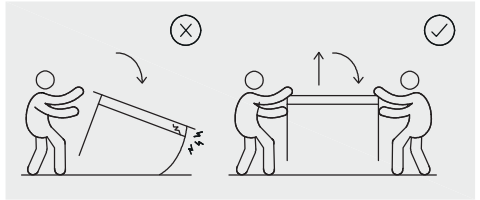

Helvine

Kave

ED01

45 min

x3

x2

x1

x1