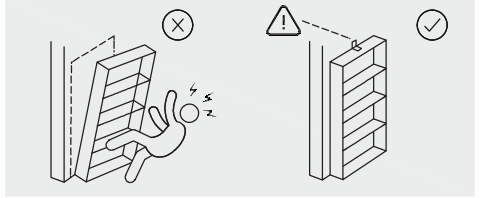

Helvine

Kave

ED01

45 min

x3

x2

x1

x1