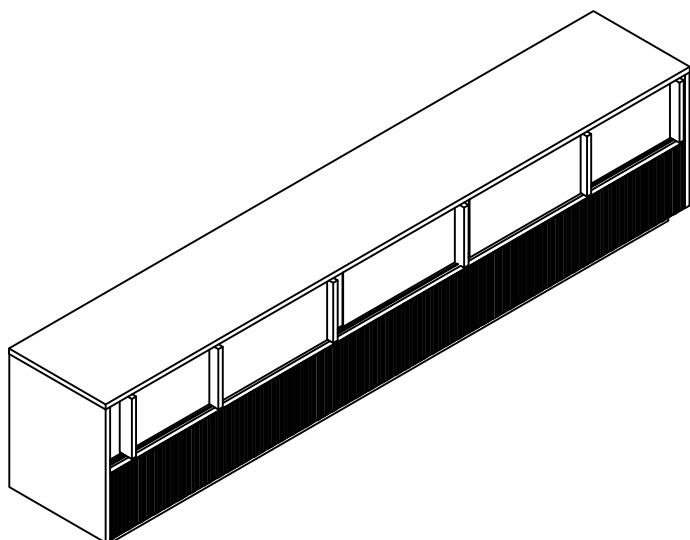

Helvine

Kave

ED01

45 min

x3

x2

x1

x1