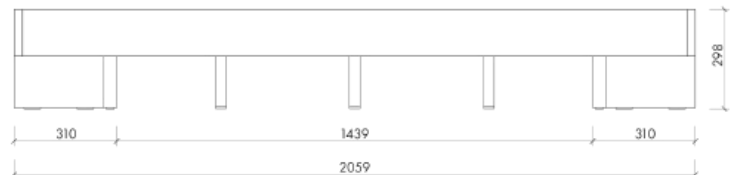

noo.ma

Kito Bed

Product Fact Sheet
Furniture Collection

Kito Bed

Regular Collection

MOQ: 1

Kito Bed 140 - Cocoa Brown	FUR1880.4000	●
Kito Bed 150 - Cocoa Brown	FUR1880.5000	●
Kito Bed 160 - Cocoa Brown	FUR1880.6000	●
Kito Bed 180 - Cocoa Brown	FUR1880.8000	●
Kito Bed 200 - Cocoa Brown	FUR1880.0000	●
Kito Bed 140 - Oak	FUR1881.4000	●
Kito Bed 150 - Oak	FUR1881.5000	●
Kito Bed 160 - Oak	FUR1881.6000	●
Kito Bed 180 - Oak	FUR1881.8000	●
Kito Bed 200 - Oak	FUR1881.0000	●

Care Guide

Product Page

Description:

Kito Bed is a minimalist bed frame designed to fit both cozy and austere, pared-back bedroom setups. Made from high-quality wood veneer, it brings a warm, natural look while keeping a clean, simple profile. Its sturdy construction provides stable, everyday support and comfortable sleep, while multiple width options make it easy to match compact spaces, master bedrooms, and everything in between. Mattress not included. Slats optional.