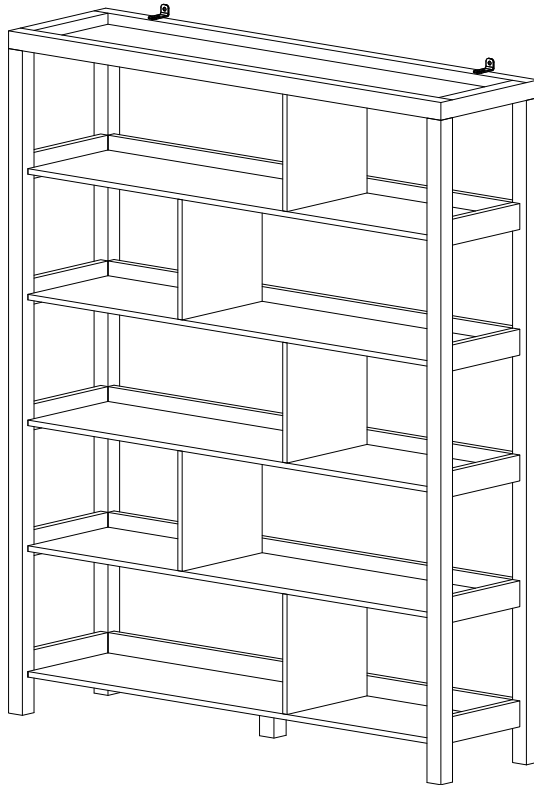

Norani

Kave

ED01

30 min

x1

x2

x1

x1

A x1

B x2
ø6x16mm

C x2
ø8x16mm

Dx1
4mm

E x2

F x2
ø4x45mm

Gx2
100x25mm

1