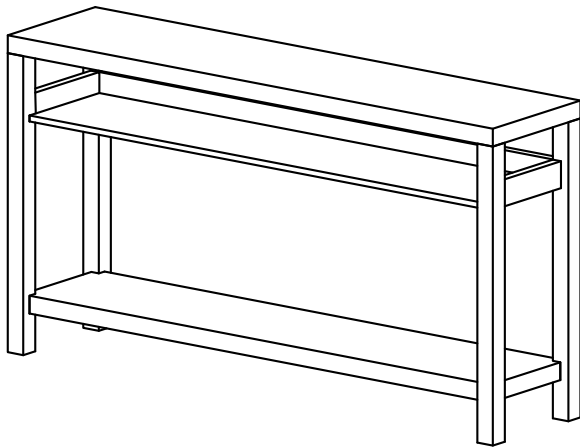

Norani

30 min

x1

x2

x1

x1

A x1

B x2
ø6x16mm

C x2
ø8x16mm

D x1
4mm

E x2

F x2
ø4x45mm

G x2
100x25mm

1

3

Kave