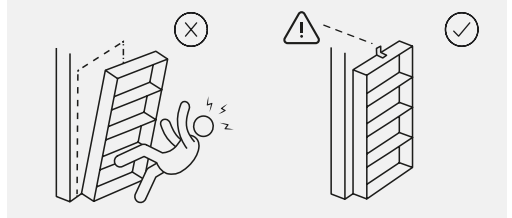

Norani

30 min

x1

x2

x1

x1

A x1

B x2
ø6x16mm