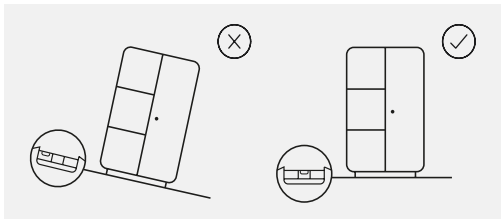

Norani

30 min

x1

x2

x1

x1

A x1

B x2
ø6x16mm

C x2
ø8x16mm

D x1
4mm

E x2

F x2
ø4x45mm

G x2
100x25mm

1

3

Kave