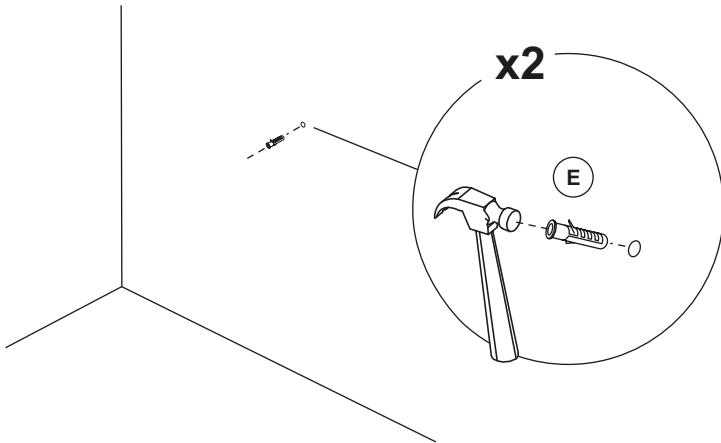

Norani

30 min

x1

x2

x1

x1

A x1

B x2
ø6x16mm

C x2
ø8x16mm

D x1
4mm

E x2

F x2
ø4x45mm

G x2
100x25mm

1

3

Kave