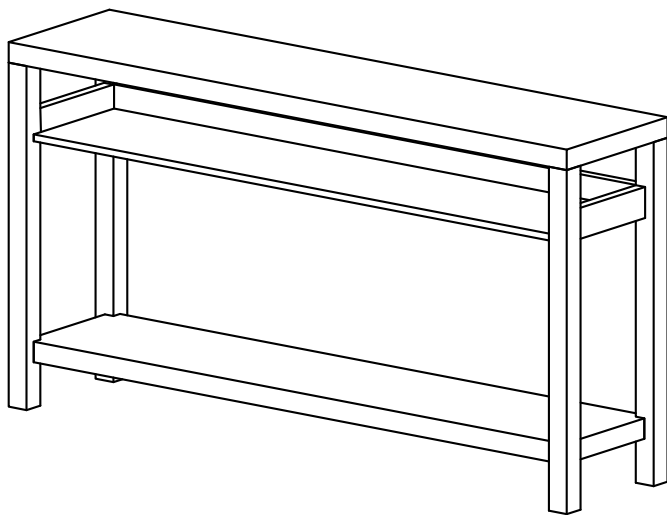

Norani

30 min

x1

x2

x1

x1

A x1

B x2
ø6x16mm

C x2
ø8x16mm

D x1
4mm

E x2

F x2
ø4x45mm

G x2
100x25mm

1

3

Kave