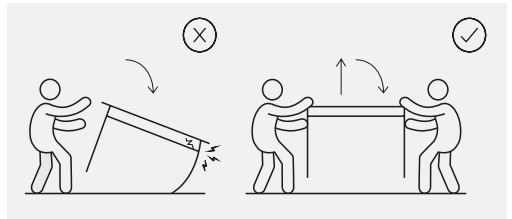

Norani

30 min

x1

x2

x1

x1

A x1

B x2
ø6x16mm