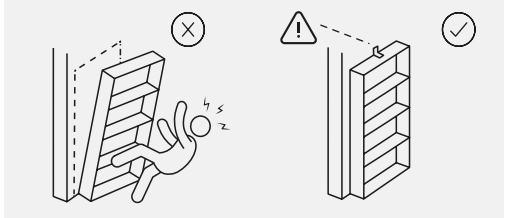

Norani

30 min

x1

x2

x1

x1

A x1

B x2
ø6x16mm