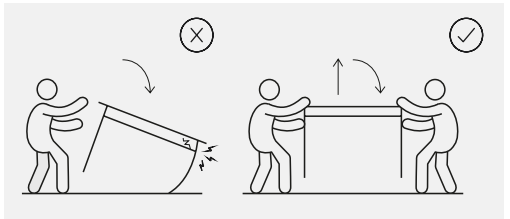

Norani

30 min

x1

x2

x1

x1

A x1

B x2
ø6x16mm