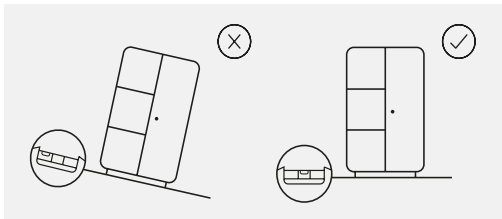

Norani

30 min

x1

x2

x1

x1

A x1

B x2
ø6x16mm

C x2
ø8x16mm

D x1
4mm

E x2

F x2
ø4x45mm

G x2
100x25mm

1

2

3