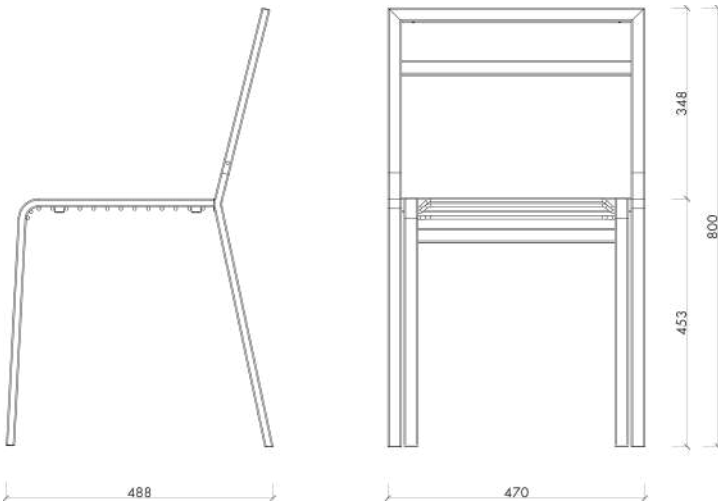

noo.ma

Oto Chair

Product Fact Sheet
Furniture Collection

Oto Chair

Regular Collection

MOQ: 1

Oto Chair / Forest Green

FUR4472

Oto Chair / Cocoa Brown

FUR4471

Oto Chair / Piazza Beige

FUR4473

Care Guide

Product Page

Description:

Oto is a durable and lightweight steel outdoor chair built for sunny breakfasts and slow terrace afternoons. The open seat and backrest give it a light, airy feel while keeping it comfortable and easy to maintain. Offered in colors that sit naturally in outdoor settings, Oto is made for longevity and a timeless look.