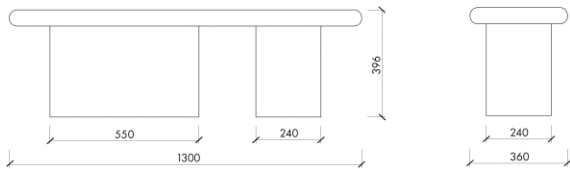

Rull Bench

Regular Collection

MOQ: 1

Classic Beige Wool	FUR2101	●
Blueberry Pie Wool	FUR2102	●
Chocolate Brown Boucle	FUR2104	●
Brick Red Bouclé	FUR2105	●

Care Guide

Product Page

Description:

Introducing Rull — a pleasantly soft, upholstered bench, which combines exceptional comfort with amazing craftsmanship. Rull, with its rounded shape, chic colors and nice to touch woolen surface, will enhance the cozy ambience of your hallway, or bring a contrasting color to any desired corner of your interior.

Dimensions:

H: 39.6 cm / W: 130 cm / D: 36 cm
Total weight: 8 kg

Materials:

Frame: particleboard, hardboard
Standard Upholstery: high resilient foam/wadding
Optional upholstery for Pro customers: CMHR foam

Finish:

FUR2102: 80% wool, 20% polyamide
FUR2101: 40% wool, 30% acryl, 20% cotton, 10% polyester
FUR2104, FUR2105: 100% polyester

Production:

Made in Poland

Designed by:

Anna Pietkun, Zuzanna Muszalska, Damian Goliński

Warranty:

2 years/5 years for contract

Additional information:

- Special plastic pads placed under to protect your floor
- The cover is not removable