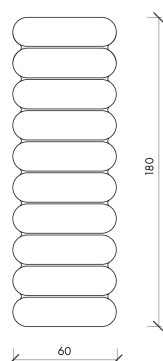

noo.ma

Suli Grinder

Product Fact Sheet
Furniture Collection

Suli Grinder

Regular Collection

MOQ: 2

Burgundy & Blue	ACC3351	
Burgundy & Yellow	ACC3352	
Blue & Green	ACC3353	
Green & Yellow	ACC3354	
Blue & Yellow	ACC3355	

Dimensions:

H: 18 cm / W: 6 cm / D: 6 cm
Total weight: 0,275 kg

Materials:

100% beechwood, Ceramic grinding mechanism

Finish:

water-based matt lacquer

Production:

Made in Poland