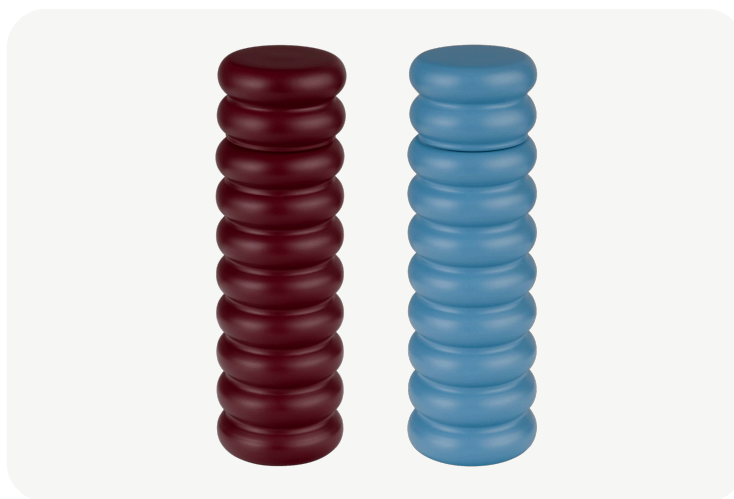

noo.ma

Suli Grinder

Product Fact Sheet
Furniture Collection

Suli Grinder

Regular Collection

MOQ: 2

Burgundy & Blue	ACC3351	
Burgundy & Yellow	ACC3352	
Blue & Green	ACC3353	
Green & Yellow	ACC3354	
Blue & Yellow	ACC3355	

Care Guide

Product Page

Description:

Suli is a striking duo of spice grinders that brings flavor and color to every kitchen. Crafted from lacquered beechwood and fitted with a durable ceramic grinding mechanism, each grinder features smooth grind-size adjustment to suit any recipe, from fine dust to bold flakes. Available in a variety of colorful sets, they complement any interior – from strictly modern to playfully eclectic.

Dimensions:

H: 18 cm / W: 6 cm / D: 6 cm
Total weight: 0,275 kg

Materials:

100% beechwood, Ceramic grinding mechanism

Finish:

water-based matt lacquer

Production:

Made in Poland