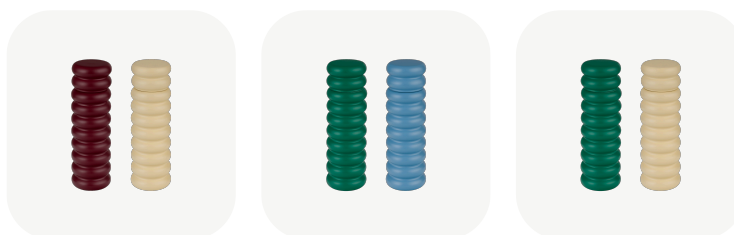

noo.ma

Suli Grinder

Product Fact Sheet
Furniture Collection

Suli Grinder

Regular Collection

MOQ: 2

Burgundy & Blue	ACC3351	
Burgundy & Yellow	ACC3352	
Blue & Green	ACC3353	
Green & Yellow	ACC3354	
Blue & Yellow	ACC3355	

Care Guide

Product Page

Description:

Suli is a striking duo of spice grinders that brings flavor and color to every kitchen. Crafted from lacquered beechwood and fitted with a durable ceramic grinding mechanism, each grinder features smooth grind-size adjustment to suit any recipe, from fine dust to bold flakes. Available in a variety of colorful sets, they complement any interior – from strictly modern to playfully eclectic.

Dimensions:

H: 18 cm / W: 6 cm / D: 6 cm
Total weight: 0,275 kg

Materials:

100% beechwood, Ceramic grinding mechanism

Finish:

water-based matt lacquer

Production:

Made in Poland