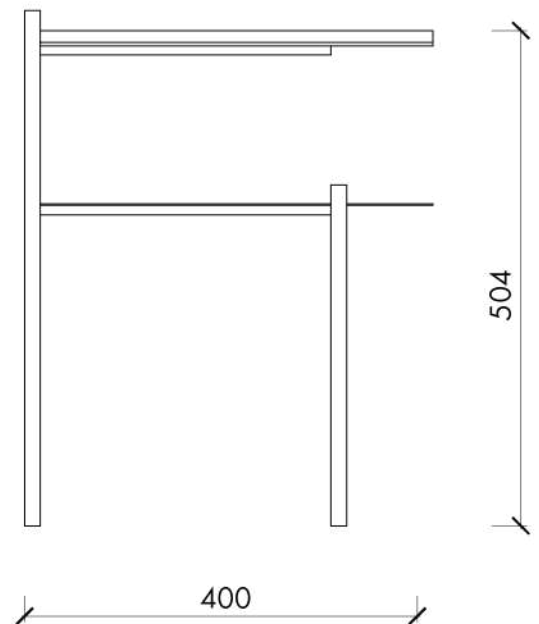

Dimensions:

H: 52.5 cm / W: 40 cm / D: 40 cm

Total weight: 6 kg

Production: Made in Poland

Category: Coffee Tables & Side Tables

Dimensions (mm)

Materials:

Top: veneer/particle board