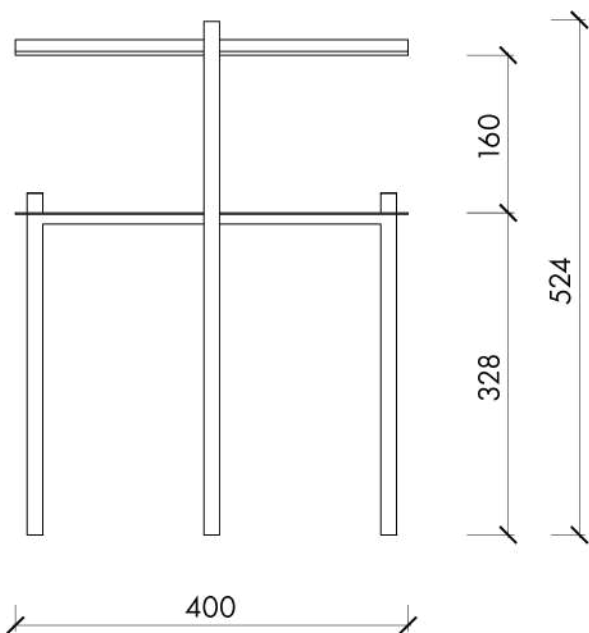

Dimensions:

H: 52.5 cm / W: 40 cm / D: 40 cm

Total weight: 6 kg

Production: Made in Poland

Category: Coffee Tables & Side Tables

Dimensions (mm)

Materials:

Top: veneer/particle board