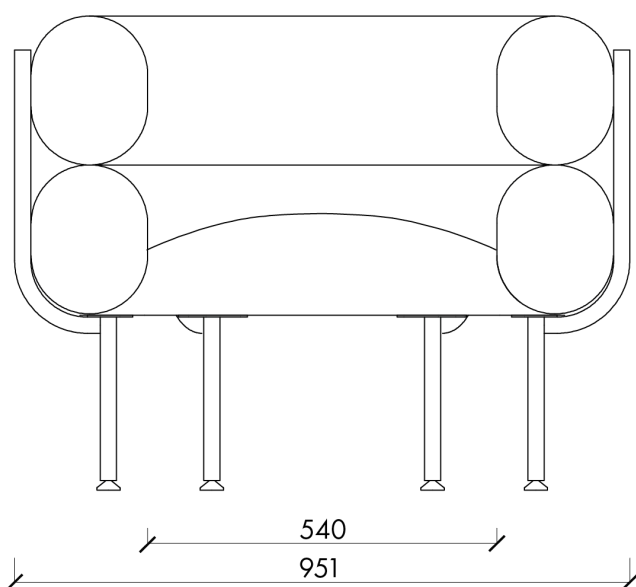

Available Colors

Classic Beige
Boucle
Legs - Black

SKU: FUR2601

Blueberry Pie
Boucle
Legs - Black

SKU: FUR2602

Chocolate Brown
Boucle
Legs - Stainless
Steel

SKU: FUR2603

Product description

Introducing Ubi - a comfy, chubby armchair easily setting a chic vibe in your living room or home office. Its exquisitely contoured construction and resilient upholstery constitute a next-generation seating that invites to sit back and relax.

Designed by: noo.ma team / Anna Pietkun, Zuzanna Muszalska, Damian Goliński

Dimensions:

H: 73.2 cm / W: 95.1 cm / D: 68 cm

Seat height: 42.7 cm

Backrest height: 30.5 cm

Seat depth: 51.5 cm

Total weight: 15 kg

Production: Made in Poland

Category: Armchairs

Dimensions (mm)