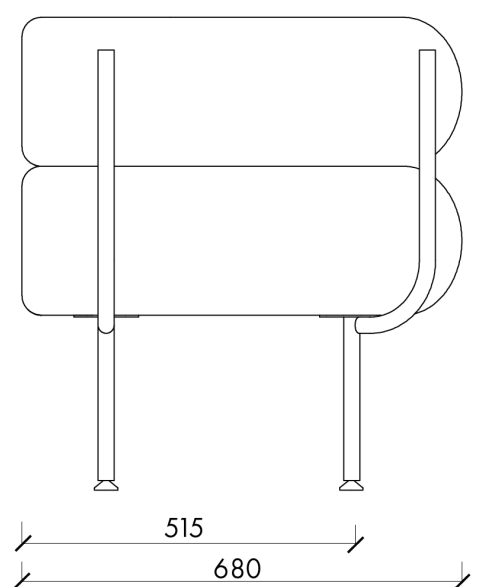

Available Colors

Classic Beige
Boucle
Legs - Black

SKU: FUR2601

Blueberry Pie
Boucle
Legs - Black

SKU: FUR2602

Chocolate Brown
Boucle
Legs - Stainless
Steel

SKU: FUR2603

Product description

Introducing Ubi - a comfy, chubby armchair easily setting a chic vibe in your living room or home office. Its exquisitely contoured construction and resilient upholstery constitute a next-generation seating that invites to sit back and relax.

Designed by: noo.ma team / Anna Pietkun, Zuzanna Muszalska, Damian Goliński

Dimensions:

H: 73.2 cm / W: 95.1 cm / D: 68 cm

Seat height: 42.7 cm

Backrest height: 30.5 cm

Seat depth: 51.5 cm

Total weight: 15 kg

Production: Made in Poland

Category: Armchairs

Dimensions (mm)