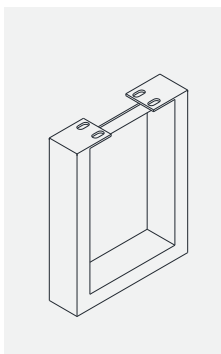

15min

x2

x1

Ax1

Bx2

Cx8
(25X8MM)

Dx8
25X8MM

Ex1
5mm