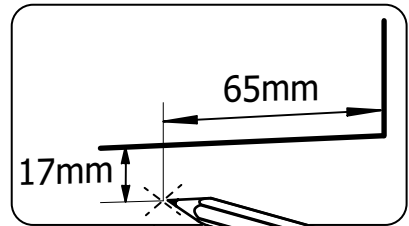

8

Använd vattenpass för att säkerställa rak montering.
Use a spirit level to ensure straight installation.